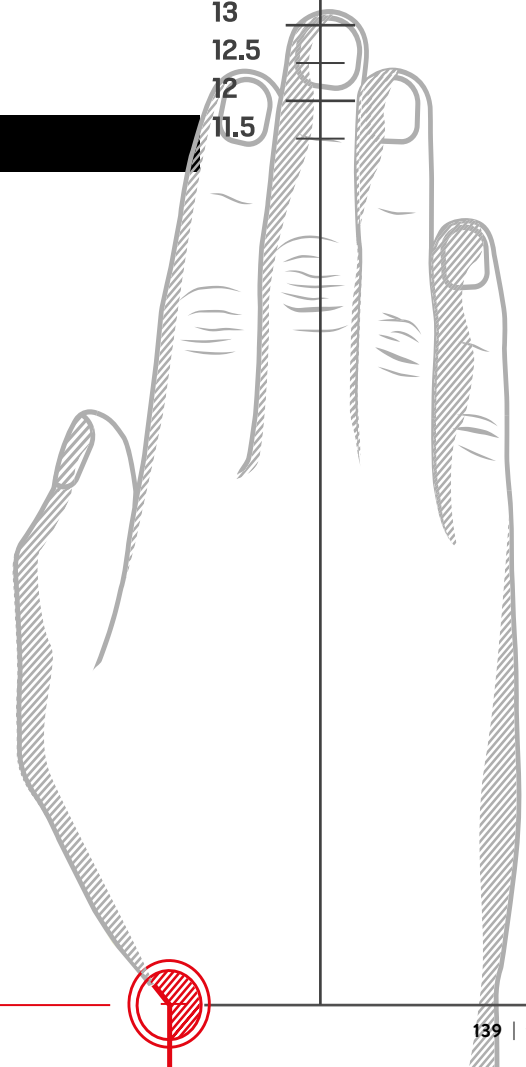

JUNIOR's pants												
SIZE	2XS		XS		S		M		L		XL	
	CM	IN	CM	IN	CM	IN	CM	IN	CM	IN	CM	IN
WAIST	43 - 45	17 - 18	48 - 50.8	19 - 20	53 - 56	21 - 22	58 - 61	23 - 24	63 - 66	25 - 26	68 - 71	27 - 28
INSEAM	54 - 56	21 - 22	56 - 58	21 - 22	58 - 60	22 - 23	60 - 62	23 - 24	63 - 64	24 - 25	63 - 66	25 - 26

SIZE CHART GLOVE

6	2XS	XS	S	M	L	XL	
6.5	3XS	XS	S	M	L	XL	
7	2XS	XS	S	M	L	XL	
7.5	3XS	XS	S	M	L	XL	
8	2XS	XS	S	M	L	XL	
8.5	3XS	XS	S	M	L	XL	
9	2XS	XS	S	M	L	XL	
10							WOMEN
11							
12							
							MEN

HAND'S WIDTH

HAND'S LENGTH

24
23.5
23
22.5
22
21.5
21
20.5
20
19.5
19
18.5
18
17.5
17
16.5
16
15.5
15
14.5
14
13.5
13
12.5
12
11.5

## SIZE CHART SOCKS

Unisex				
	S	M	L	XL
EURO ADULT	36-38	39-41	42-44	45-47
US ADULT	6-7.5	7.5-9.5	9-11	11-13
UK	4-6	5.5-7	7.5-9.5	10-12.5
JAPAN ADULT (CM)	23-25	25-27	27-29	29-31