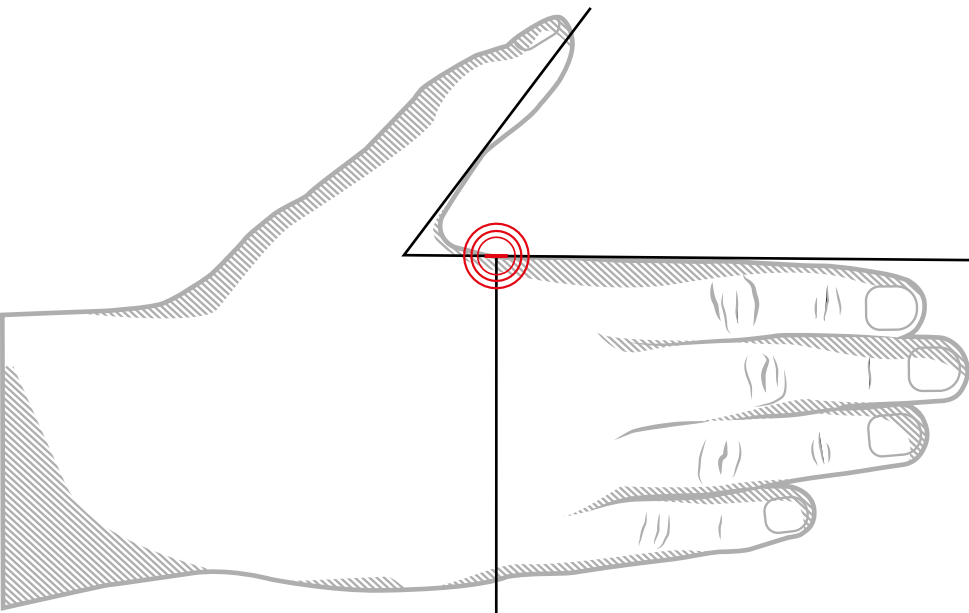

SIZE CHART GLOVE