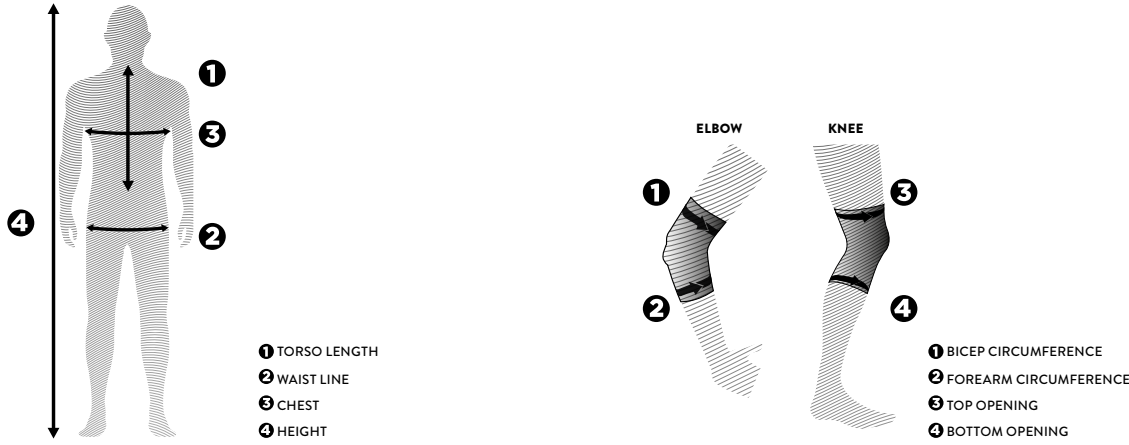

## PROTECTION SIZE CHARTS

### BODY AND BACK PROTECTORS

278461 SOFTCON AIR JACKET PROTECTOR						
STANDARD	POSITION	S	M	L	XL	2XL
BACK: LEVEL 1 OF EN1621-2 SHOULDERS AND ELBOWS: LEVEL 1 OF EN1621-1 CHEST: LEVEL 1 OF EN1621-3 AND EN14021		CM	CM	CM	CM	CM
	<b>1</b> TORSO LENGTH	35-40	39-44	39-44	42-47	42-47
	<b>2</b> WAIST LINE	74-79	80-86	87-91	92-97	98-102
	<b>3</b> CHEST	89-94	95-102	103-109	110-117	118-124
	<b>4</b> HEIGHT	155	160	170	180	195
278462 SOFTCON AIR PRO JACKET PROTECTOR						
STANDARD	POSITION	S	M	L	XL	2XL
BACK: LEVEL 2 OF EN1621-2 SHOULDERS AND ELBOWS: LEVEL 1 OF EN1621-1 CHEST: LEVEL 1 OF EN1621-3 AND EN14021		CM	CM	CM	CM	CM
	<b>1</b> TORSO LENGTH	39-44	39-44	42-47	44-49	44-49
	<b>2</b> WAIST LINE	74-79	80-86	87-91	92-97	98-102
	<b>3</b> CHEST	89-94	95-102	103-109	110-117	118-124
	<b>4</b> HEIGHT	155	160	170	180	195
278464 AIRFLEX PRO 2 VEST PROTECTOR						
STANDARD	POSITION	S	M	L	XL	2XL
BACK: LEVEL 2 OF EN1621-2 CHEST: LEVEL 1 OF EN1621-3 AND EN14021		CM	CM	CM	CM	CM
	<b>1</b> TORSO LENGTH	39-44	39-44	42-47	44-49	44-49
	<b>2</b> WAIST LINE	74-79	80-86	87-91	92-97	98-102
	<b>3</b> CHEST	89-94	95-102	103-109	110-117	118-124
	<b>4</b> HEIGHT	155	160	170	180	195
278463 SOFTCON AIR BODY ARMOR						
STANDARD	POSITION	XS/S	M/L	XL/2XL		
BACK: LEVEL 1 OF EN1621-2 CHEST: LEVEL 1 OF EN1621-3 AND EN14021		CM	CM	CM		
	<b>1</b> TORSO LENGTH	35-40	35-40	39-44		
	<b>3</b> CHEST	75-85	85-105	105-122		
271929 AIRFLEX PRO BACK PROTECTOR						
STANDARD	POSITION	S/M	L/XL	XL/2XL		
LEVEL 2 OF EN1621-2		CM	CM	CM		
	<b>1</b> TORSO LENGTH	39-44	42-47	44-49		
	<b>4</b> HEIGHT	<170	170-185	>185		
271918 AIRFLEX BACK PROTECTOR						
STANDARD	POSITION	XS	S	M	L	XL
LEVEL 1 OF EN1621-2		CM	CM	CM	CM	CM
	<b>1</b> TORSO LENGTH	35-40	39-44	39-44E	42-47E	44-49E
	<b>4</b> HEIGHT	< 165	165 - 170	170 - 180	180 - 185	>185
278465 SOFTCON AIR SHORT PROTECTOR						
STANDARD	POSITION	S	M	L	XL	
LEVEL 1 OF EN1621-1		CM	CM	CM	CM	
	<b>2</b> WAIST LINE	74-79	79-84	84-89	92-96	