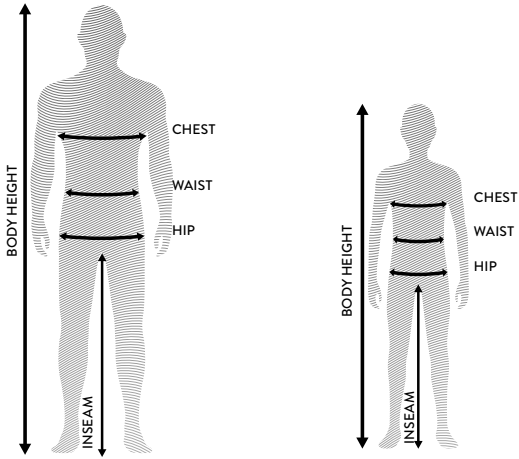

SIZE CHART OFFROAD APPAREL

Men's/Unisex Tops																						
SIZE	3XS		2XS		XS		S		M		L		XL		2XL		3XL		4XL		5XL	
GERMANY	40		42		44		46		48/50		50/52		52/54		54/56		58/60		60/62		62/64	
FRANCE	42		44		46		48		50/52		52/54		54/56		56/58		60/62		62/64		64/66	
	CM	IN	CM	IN	CM	IN	CM	IN	CM	IN	CM	IN	CM	IN	CM	IN	CM	IN	CM	IN	CM	IN
BODY HEIGHT	156-158	61.4-62	160-163	63-64	164-168	64.5-66	168-173	66-68	173-179	68-70.5	179-185	70.5-73	182-188	71.5-74	185-191	73-75	188-194	74-76.5	191-197	75-77.5	194-200	76.5-79
CHEST	81-85	32-33.5	85-89	33.5-35	89-93	35-36.5	93-97	36.5-38	97-102	38-40	102-108	40-42.5	108-114	42.5-45	114-120	45-47	120-126	47-49.5	126-132	49.5-52	132-138	52-54.5

Men's/Unisex pants																						
SIZE	28		30		32		34		36		38		40		42		44					
	CM	IN	CM	IN	CM	IN	CM	IN	CM	IN	CM	IN	CM	IN	CM	IN	CM	IN	CM	IN	CM	IN
WAIST	71	28	76	30	81	32	86.5	34	91.5	36	96.5	38	101.5	40	106.5	42	112	44	/	/	/	/
INSEAM	78-79	30.5-31	79-80	31-31.5	80-81	31.5-32	81-82	32-32.5	82-83	32.5-33	83-84	32.5-33	84-85	33-33.5	85-86	33.5-34	86-87	34-34.5	87-88	34.5-34.5	88-89	34.5-35

JUNIOR's tops												
SIZE	2XS		XS		S		M		L		XL	
	CM	IN	CM	IN	CM	IN	CM	IN	CM	IN	CM	IN
BODY HEIGHT	99 - 105	39 - 41	107 - 113	42 - 44	117 - 122	47 - 48	127 - 132	50 - 52	137 - 142	54 - 56	147 - 152	58 - 60
CHEST	12 - 13	4.5 - 5	13 - 14	5 - 5.5	14 - 15	5.5 - 6	15 - 16	6 - 6.5	16 - 17	6.5 - 7	17 - 18	7 - 7.5

JUNIOR's pants												
SIZE	2XS		XS		S		M		L		XL	
	CM	IN	CM	IN	CM	IN	CM	IN	CM	IN	CM	IN
WAIST	43 - 45	17 - 18	48 - 50.8	19 - 20	53 - 56	21 - 22	58 - 61	23 - 24	63 - 66	25 - 26	68 - 71	27 - 28
INSEAM	54 - 56	21 - 22	56 - 58	21 - 22	58 - 60	22 - 23	60 - 62	23 - 24	63 - 64	24 - 25	63 - 66	25 - 26